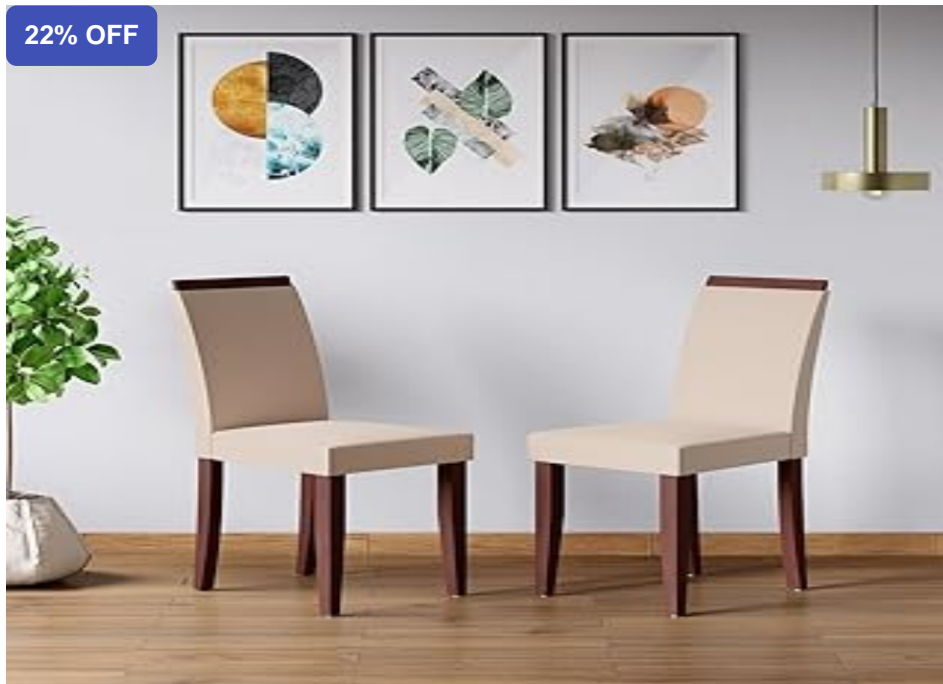

PRIME
CHAIRS

Crafting
**YOUR
SPACE**

order.9pc.in

GODREJ INTERIO Dining Chairs Rose Solid Wood Dining Chair,

SKU: GODRJ_DNG

10180.00 OMR
~~13000.00~~

Product Description

- The back that extends to form the seat is covered with a cushion for a snug feel.
- The wide seating area of this chair ensures you stay comfortable while you're seated.
- The wide seating area of this chair ensures you stay comfortable while you're seated.
- Warranty: 1 Year, Free Assembly Provided
- Dimensions W x H x D (cm) 43 x 93.3 x 56.5